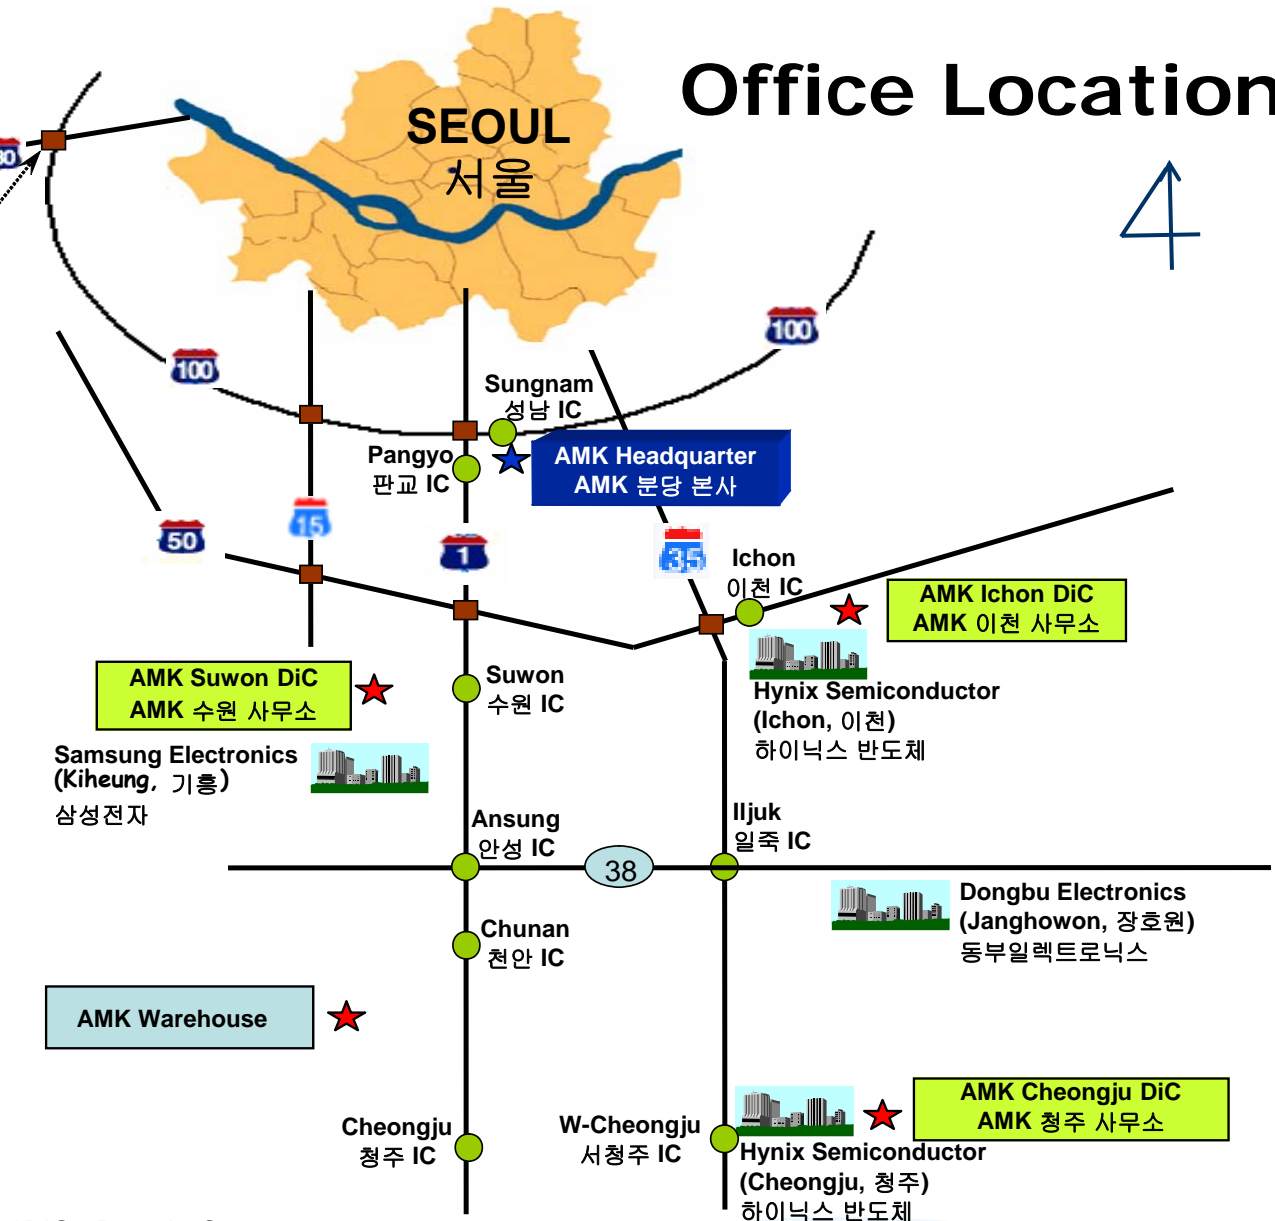

Office Locations

Nooji JCT
노오지 분기점

* exit toward
Pangyo
* 판교 방향

*DiC : Drop in Center

Map to AMK Bundang Headquarter